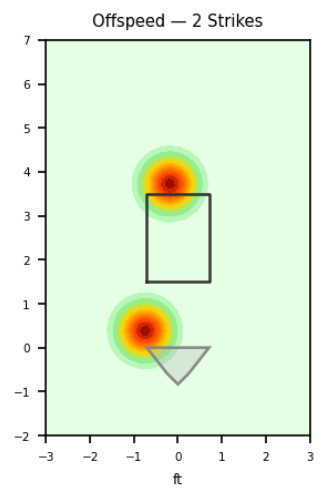

Movement Profile

Location Density

Location by Pitch Type & Count

Location by Handedness & Count

Splits vs LHH

Pitch	Count	%	Velo	Spin	IVB	HB	Whiff%
Four-Seam	10	71.4%	92.6	2323.0	16.3	6.8	-
Slider	2	14.3%	88.5	2330.0	7.2	-0.5	-
Changeup	1	7.1%	82.3	1199.0	1.8	8.9	-
Splitter	1	7.1%	83.7	1262.0	-1.0	7.9	-

Splits vs RHH

Pitch	Count	%	Velo	Spin	IVB	HB	Whiff%
Four-Seam	34	51.5%	91.9	2281.0	16.3	6.2	28.6%
Slider	18	27.3%	86.6	2323.0	5.2	-4.2	33.3%
Cutter	8	12.1%	88.9	2402.0	10.7	-2.4	-
Changeup	5	7.6%	84.5	1367.0	2.3	10.1	50.0%
Curveball	1	1.5%	72.8	2617.0	-7.6	-6.9	-