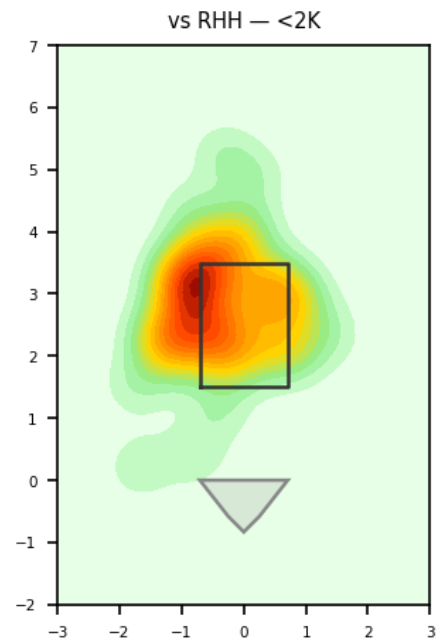

Daniel Mengden

ROJ_MEX | Right | 2026-04-16 to 2026-04-22

Pitching Profile

Pitch Type	Count	%	Avg Velo	Max Velo	Avg Spin	IVB	HB	Ext	Whiff%
Four-Seam	44	55.0%	92.0	93.9	2290.0	16.3	6.4	6.0	22.2%
Slider	20	25.0%	86.8	88.7	2323.0	5.4	-3.8	5.9	33.3%
Cutter	8	10.0%	88.9	89.8	2402.0	10.7	-2.4	6.1	-
Changeup	6	7.5%	84.1	85.6	1339.0	2.2	9.9	6.1	50.0%
Curveball	1	1.2%	72.8	72.8	2617.0	-7.6	-6.9	5.2	-
Splitter	1	1.2%	83.7	83.7	1262.0	-1.0	7.9	6.1	-

Movement Profile

Location Density

Location by Pitch Type & Count

Location by Handedness & Count

Splits vs LHH

Pitch	Count	%	Velo	Spin	IVB	HB	Whiff%
Four-Seam	10	71.4%	92.6	2323.0	16.3	6.8	-
Slider	2	14.3%	88.5	2330.0	7.2	-0.5	-
Changeup	1	7.1%	82.3	1199.0	1.8	8.9	-
Splitter	1	7.1%	83.7	1262.0	-1.0	7.9	-

Splits vs RHH

Pitch	Count	%	Velo	Spin	IVB	HB	Whiff%
Four-Seam	34	51.5%	91.9	2281.0	16.3	6.2	28.6%
Slider	18	27.3%	86.6	2323.0	5.2	-4.2	33.3%
Cutter	8	12.1%	88.9	2402.0	10.7	-2.4	-
Changeup	5	7.6%	84.5	1367.0	2.3	10.1	50.0%
Curveball	1	1.5%	72.8	2617.0	-7.6	-6.9	-