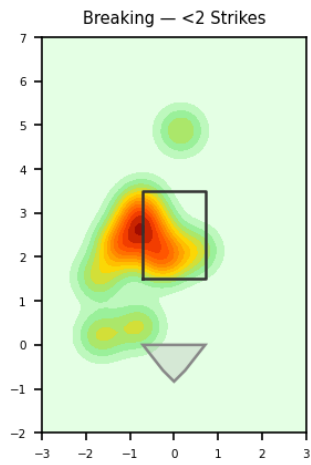

Daniel Mengden

ROJ_MEX | Right | 2026-04-16 to 2026-04-22

Pitching Profile

Pitch Type	Count	%	Avg Velo	Max Velo	Avg Spin	IVB	HB	Ext	Whiff%
Four-Seam	44	55.0%	92.0	93.9	2290.0	16.3	6.4	6.0	22.2%
Slider	20	25.0%	86.8	88.7	2323.0	5.4	-3.8	5.9	33.3%
Cutter	8	10.0%	88.9	89.8	2402.0	10.7	-2.4	6.1	-
Changeup	6	7.5%	84.1	85.6	1339.0	2.2	9.9	6.1	50.0%
Curveball	1	1.2%	72.8	72.8	2617.0	-7.6	-6.9	5.2	-
Splitter	1	1.2%	83.7	83.7	1262.0	-1.0	7.9	6.1	-

Movement Profile

Location Density

Location by Pitch Type & Count

Location by Handedness & Count

Splits vs LHH

Pitch	Count	%	Velo	Spin	IVB	HB	Whiff%
Four-Seam	10	71.4%	92.6	2323.0	16.3	6.8	-
Slider	2	14.3%	88.5	2330.0	7.2	-0.5	-
Changeup	1	7.1%	82.3	1199.0	1.8	8.9	-
Splitter	1	7.1%	83.7	1262.0	-1.0	7.9	-

Splits vs RHH

Pitch	Count	%	Velo	Spin	IVB	HB	Whiff%
Four-Seam	34	51.5%	91.9	2281.0	16.3	6.2	28.6%
Slider	18	27.3%	86.6	2323.0	5.2	-4.2	33.3%
Cutter	8	12.1%	88.9	2402.0	10.7	-2.4	-
Changeup	5	7.6%	84.5	1367.0	2.3	10.1	50.0%
Curveball	1	1.5%	72.8	2617.0	-7.6	-6.9	-