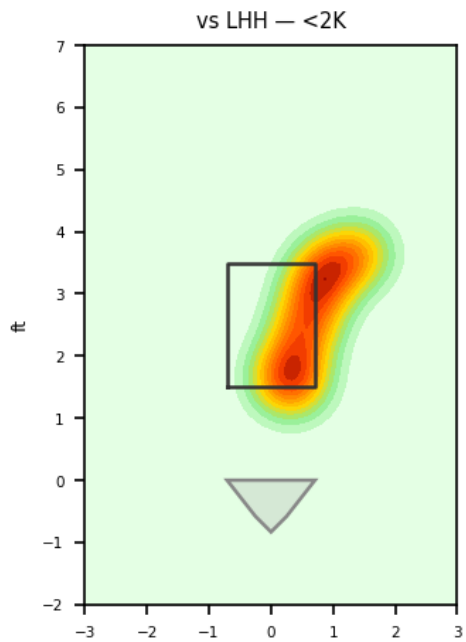

Movement Profile

Location Density

Location by Pitch Type & Count

Location by Handedness & Count

Splits vs LHH

Pitch	Count	%	Velo	Spin	IVB	HB	Whiff%
Four-Seam	10	71.4%	92.6	2323.0	16.3	6.8	-
Slider	2	14.3%	88.5	2330.0	7.2	-0.5	-
Changeup	1	7.1%	82.3	1199.0	1.8	8.9	-
Splitter	1	7.1%	83.7	1262.0	-1.0	7.9	-

Splits vs RHH

Pitch	Count	%	Velo	Spin	IVB	HB	Whiff%
Four-Seam	34	51.5%	91.9	2281.0	16.3	6.2	28.6%
Slider	18	27.3%	86.6	2323.0	5.2	-4.2	33.3%
Cutter	8	12.1%	88.9	2402.0	10.7	-2.4	-
Changeup	5	7.6%	84.5	1367.0	2.3	10.1	50.0%
Curveball	1	1.5%	72.8	2617.0	-7.6	-6.9	-