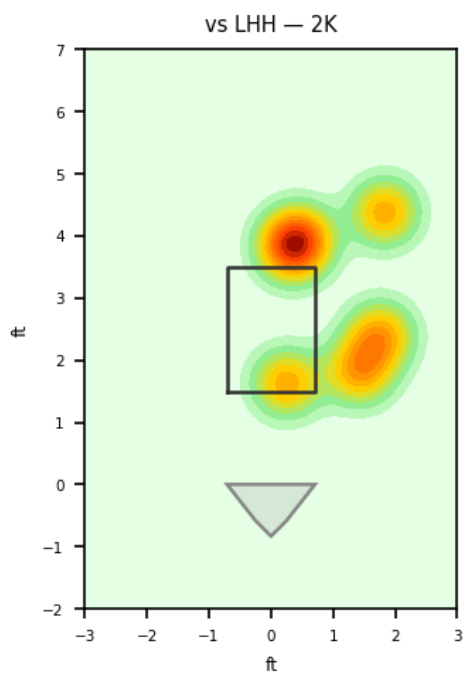

Daniel Mengden

ROJ_MEX | Right | 2026-04-16 to 2026-04-22

Pitching Profile

Pitch Type	Count	%	Avg Velo	Max Velo	Avg Spin	IVB	HB	Ext	Whiff%
Four-Seam	44	55.0%	92.0	93.9	2290.0	16.3	6.4	6.0	22.2%
Slider	20	25.0%	86.8	88.7	2323.0	5.4	-3.8	5.9	33.3%
Cutter	8	10.0%	88.9	89.8	2402.0	10.7	-2.4	6.1	-
Changeup	6	7.5%	84.1	85.6	1339.0	2.2	9.9	6.1	50.0%
Curveball	1	1.2%	72.8	72.8	2617.0	-7.6	-6.9	5.2	-
Splitter	1	1.2%	83.7	83.7	1262.0	-1.0	7.9	6.1	-

Movement Profile

Location Density

Location by Pitch Type & Count

Location by Handedness & Count

Splits vs LHH

Pitch	Count	%	Velo	Spin	IVB	HB	Whiff%
Four-Seam	10	71.4%	92.6	2323.0	16.3	6.8	-
Slider	2	14.3%	88.5	2330.0	7.2	-0.5	-
Changeup	1	7.1%	82.3	1199.0	1.8	8.9	-
Splitter	1	7.1%	83.7	1262.0	-1.0	7.9	-

Splits vs RHH

Pitch	Count	%	Velo	Spin	IVB	HB	Whiff%
Four-Seam	34	51.5%	91.9	2281.0	16.3	6.2	28.6%
Slider	18	27.3%	86.6	2323.0	5.2	-4.2	33.3%
Cutter	8	12.1%	88.9	2402.0	10.7	-2.4	-
Changeup	5	7.6%	84.5	1367.0	2.3	10.1	50.0%
Curveball	1	1.5%	72.8	2617.0	-7.6	-6.9	-