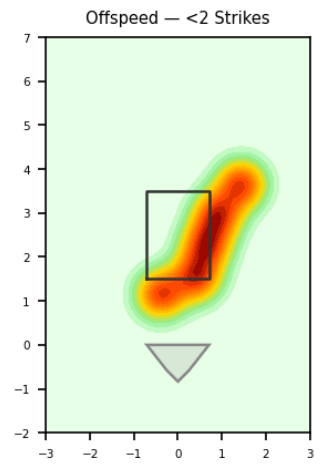

Movement Profile

Location Density

Location by Pitch Type & Count

Location by Handedness & Count

Splits vs LHH

Pitch	Count	%	Velo	Spin	IVB	HB	Whiff%
Four-Seam	10	71.4%	92.6	2323.0	16.3	6.8	-
Slider	2	14.3%	88.5	2330.0	7.2	-0.5	-
Changeup	1	7.1%	82.3	1199.0	1.8	8.9	-
Splitter	1	7.1%	83.7	1262.0	-1.0	7.9	-

Splits vs RHH

Pitch	Count	%	Velo	Spin	IVB	HB	Whiff%
Four-Seam	34	51.5%	91.9	2281.0	16.3	6.2	28.6%
Slider	18	27.3%	86.6	2323.0	5.2	-4.2	33.3%
Cutter	8	12.1%	88.9	2402.0	10.7	-2.4	-
Changeup	5	7.6%	84.5	1367.0	2.3	10.1	50.0%
Curveball	1	1.5%	72.8	2617.0	-7.6	-6.9	-