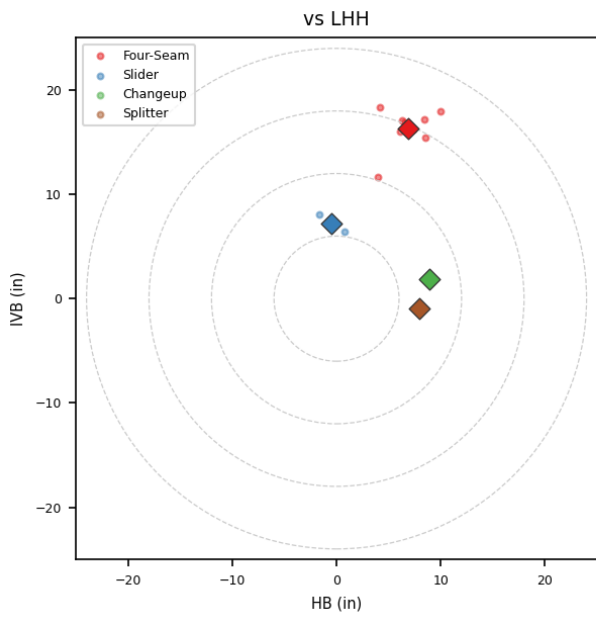

Daniel Mengden

ROJ_MEX | Right | 2026-04-16 to 2026-04-22

Pitching Profile

Pitch Type	Count	%	Avg Velo	Max Velo	Avg Spin	IVB	HB	Ext	Whiff%
Four-Seam	44	55.0%	92.0	93.9	2290.0	16.3	6.4	6.0	22.2%
Slider	20	25.0%	86.8	88.7	2323.0	5.4	-3.8	5.9	33.3%
Cutter	8	10.0%	88.9	89.8	2402.0	10.7	-2.4	6.1	-
Changeup	6	7.5%	84.1	85.6	1339.0	2.2	9.9	6.1	50.0%
Curveball	1	1.2%	72.8	72.8	2617.0	-7.6	-6.9	5.2	-
Splitter	1	1.2%	83.7	83.7	1262.0	-1.0	7.9	6.1	-

Movement Profile

Location Density

Location by Pitch Type & Count

Location by Handedness & Count

Splits vs LHH

Pitch	Count	%	Velo	Spin	IVB	HB	Whiff%
Four-Seam	10	71.4%	92.6	2323.0	16.3	6.8	-
Slider	2	14.3%	88.5	2330.0	7.2	-0.5	-
Changeup	1	7.1%	82.3	1199.0	1.8	8.9	-
Splitter	1	7.1%	83.7	1262.0	-1.0	7.9	-

Splits vs RHH

Pitch	Count	%	Velo	Spin	IVB	HB	Whiff%
Four-Seam	34	51.5%	91.9	2281.0	16.3	6.2	28.6%
Slider	18	27.3%	86.6	2323.0	5.2	-4.2	33.3%
Cutter	8	12.1%	88.9	2402.0	10.7	-2.4	-
Changeup	5	7.6%	84.5	1367.0	2.3	10.1	50.0%
Curveball	1	1.5%	72.8	2617.0	-7.6	-6.9	-

Traditional Pitching (API)

Stat	Value	Stat	Value
W-L	0-0	ERA	3.6
G/GS	1/1	SV/HD	0/0
IP	5.0	H/ER/HR	4/2/0
K/BB	4/1	K/BB Ratio	4.0
WHIP	1.0	K/9	7.2
BB/9	1.8	BF	20