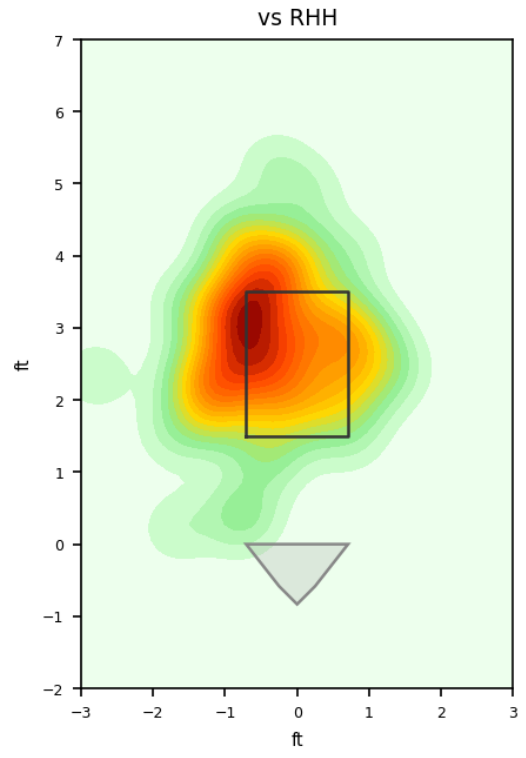

Daniel Mengden

ROJ_MEX | Right | 2026-04-16 to 2026-04-22

Pitching Profile

Pitch Type	Count	%	Avg Velo	Max Velo	Avg Spin	IVB	HB	Ext	Whiff%
Four-Seam	44	55.0%	92.0	93.9	2290.0	16.3	6.4	6.0	22.2%
Slider	20	25.0%	86.8	88.7	2323.0	5.4	-3.8	5.9	33.3%
Cutter	8	10.0%	88.9	89.8	2402.0	10.7	-2.4	6.1	-
Changeup	6	7.5%	84.1	85.6	1339.0	2.2	9.9	6.1	50.0%
Curveball	1	1.2%	72.8	72.8	2617.0	-7.6	-6.9	5.2	-
Splitter	1	1.2%	83.7	83.7	1262.0	-1.0	7.9	6.1	-

Movement Profile

Location Density

Location by Pitch Type & Count

Location by Handedness & Count

Splits vs LHH

Pitch	Count	%	Velo	Spin	IVB	HB	Whiff%
Four-Seam	10	71.4%	92.6	2323.0	16.3	6.8	-
Slider	2	14.3%	88.5	2330.0	7.2	-0.5	-
Changeup	1	7.1%	82.3	1199.0	1.8	8.9	-
Splitter	1	7.1%	83.7	1262.0	-1.0	7.9	-