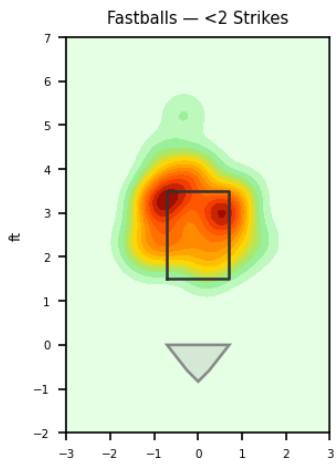

Daniel Mengden

ROJ_MEX | Right | 2026-04-16 to 2026-04-22

Pitching Profile

Pitch Type	Count	%	Avg Velo	Max Velo	Avg Spin	IVB	HB	Ext	Whiff%
Four-Seam	44	55.0%	92.0	93.9	2290.0	16.3	6.4	6.0	22.2%
Slider	20	25.0%	86.8	88.7	2323.0	5.4	-3.8	5.9	33.3%
Cutter	8	10.0%	88.9	89.8	2402.0	10.7	-2.4	6.1	-
Changeup	6	7.5%	84.1	85.6	1339.0	2.2	9.9	6.1	50.0%
Curveball	1	1.2%	72.8	72.8	2617.0	-7.6	-6.9	5.2	-
Splitter	1	1.2%	83.7	83.7	1262.0	-1.0	7.9	6.1	-

Movement Profile

Location Density

Location by Pitch Type & Count

Location by Handedness & Count

Splits vs LHH

Pitch	Count	%	Velo	Spin	IVB	HB	Whiff%
Four-Seam	10	71.4%	92.6	2323.0	16.3	6.8	-
Slider	2	14.3%	88.5	2330.0	7.2	-0.5	-
Changeup	1	7.1%	82.3	1199.0	1.8	8.9	-
Splitter	1	7.1%	83.7	1262.0	-1.0	7.9	-

Splits vs RHH

Pitch	Count	%	Velo	Spin	IVB	HB	Whiff%
Four-Seam	34	51.5%	91.9	2281.0	16.3	6.2	28.6%
Slider	18	27.3%	86.6	2323.0	5.2	-4.2	33.3%
Cutter	8	12.1%	88.9	2402.0	10.7	-2.4	-
Changeup	5	7.6%	84.5	1367.0	2.3	10.1	50.0%
Curveball	1	1.5%	72.8	2617.0	-7.6	-6.9	-