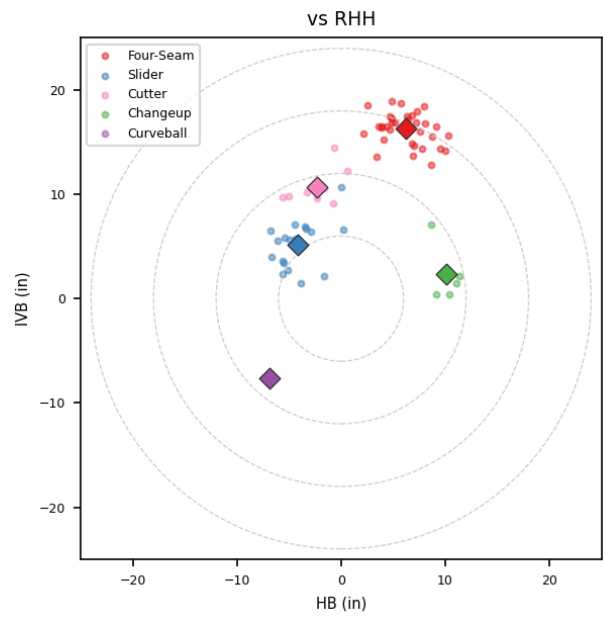

Daniel Mengden

ROJ_MEX | Right | 2026-04-16 to 2026-04-22

Pitching Profile

Pitch Type	Count	%	Avg Velo	Max Velo	Avg Spin	IVB	HB	Ext	Whiff%
Four-Seam	44	55.0%	92.0	93.9	2290.0	16.3	6.4	6.0	22.2%
Slider	20	25.0%	86.8	88.7	2323.0	5.4	-3.8	5.9	33.3%
Cutter	8	10.0%	88.9	89.8	2402.0	10.7	-2.4	6.1	-
Changeup	6	7.5%	84.1	85.6	1339.0	2.2	9.9	6.1	50.0%
Curveball	1	1.2%	72.8	72.8	2617.0	-7.6	-6.9	5.2	-
Splitter	1	1.2%	83.7	83.7	1262.0	-1.0	7.9	6.1	-

Movement Profile

Location Density

Location by Pitch Type & Count

Location by Handedness & Count

Splits vs LHH

Pitch	Count	%	Velo	Spin	IVB	HB	Whiff%
Four-Seam	10	71.4%	92.6	2323.0	16.3	6.8	-
Slider	2	14.3%	88.5	2330.0	7.2	-0.5	-
Changeup	1	7.1%	82.3	1199.0	1.8	8.9	-
Splitter	1	7.1%	83.7	1262.0	-1.0	7.9	-

Splits vs RHH

Pitch	Count	%	Velo	Spin	IVB	HB	Whiff%
Four-Seam	34	51.5%	91.9	2281.0	16.3	6.2	28.6%
Slider	18	27.3%	86.6	2323.0	5.2	-4.2	33.3%
Cutter	8	12.1%	88.9	2402.0	10.7	-2.4	-
Changeup	5	7.6%	84.5	1367.0	2.3	10.1	50.0%
Curveball	1	1.5%	72.8	2617.0	-7.6	-6.9	-