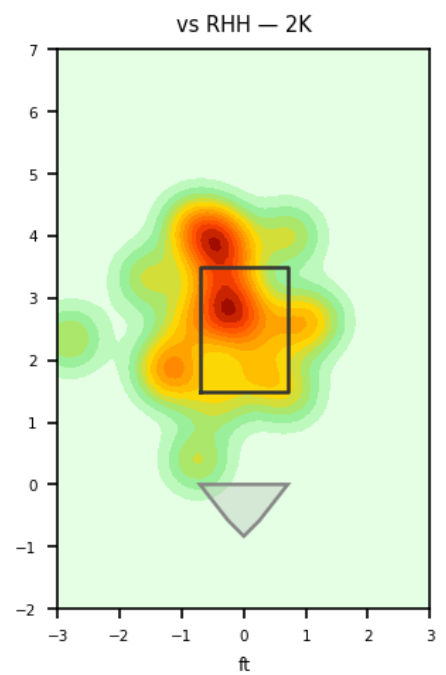

Daniel Mengden

ROJ_MEX | Right | 2026-04-16 to 2026-04-22

Pitching Profile

Pitch Type	Count	%	Avg Velo	Max Velo	Avg Spin	IVB	HB	Ext	Whiff%
Four-Seam	44	55.0%	92.0	93.9	2290.0	16.3	6.4	6.0	22.2%
Slider	20	25.0%	86.8	88.7	2323.0	5.4	-3.8	5.9	33.3%
Cutter	8	10.0%	88.9	89.8	2402.0	10.7	-2.4	6.1	-
Changeup	6	7.5%	84.1	85.6	1339.0	2.2	9.9	6.1	50.0%
Curveball	1	1.2%	72.8	72.8	2617.0	-7.6	-6.9	5.2	-
Splitter	1	1.2%	83.7	83.7	1262.0	-1.0	7.9	6.1	-

Movement Profile

Location Density

Location by Pitch Type & Count

Location by Handedness & Count

Splits vs LHH

Pitch	Count	%	Velo	Spin	IVB	HB	Whiff%
Four-Seam	10	71.4%	92.6	2323.0	16.3	6.8	-
Slider	2	14.3%	88.5	2330.0	7.2	-0.5	-
Changeup	1	7.1%	82.3	1199.0	1.8	8.9	-
Splitter	1	7.1%	83.7	1262.0	-1.0	7.9	-

Splits vs RHH

Pitch	Count	%	Velo	Spin	IVB	HB	Whiff%
Four-Seam	34	51.5%	91.9	2281.0	16.3	6.2	28.6%
Slider	18	27.3%	86.6	2323.0	5.2	-4.2	33.3%
Cutter	8	12.1%	88.9	2402.0	10.7	-2.4	-
Changeup	5	7.6%	84.5	1367.0	2.3	10.1	50.0%
Curveball	1	1.5%	72.8	2617.0	-7.6	-6.9	-