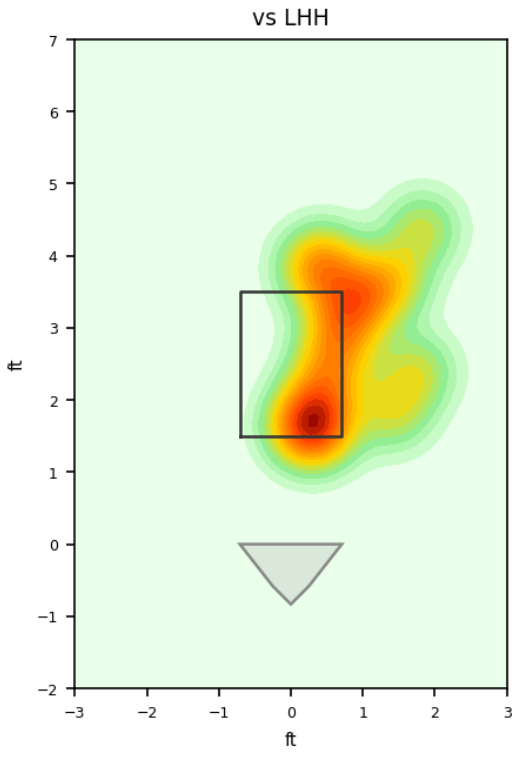

Daniel Mengden

ROJ_MEX | Right | 2026-04-16 to 2026-04-22

Pitching Profile

Pitch Type	Count	%	Avg Velo	Max Velo	Avg Spin	IVB	HB	Ext	Whiff%
Four-Seam	44	55.0%	92.0	93.9	2290.0	16.3	6.4	6.0	22.2%
Slider	20	25.0%	86.8	88.7	2323.0	5.4	-3.8	5.9	33.3%
Cutter	8	10.0%	88.9	89.8	2402.0	10.7	-2.4	6.1	-
Changeup	6	7.5%	84.1	85.6	1339.0	2.2	9.9	6.1	50.0%
Curveball	1	1.2%	72.8	72.8	2617.0	-7.6	-6.9	5.2	-
Splitter	1	1.2%	83.7	83.7	1262.0	-1.0	7.9	6.1	-

Movement Profile

Location Density

Location by Pitch Type & Count

Location by Handedness & Count

Splits vs LHH

Pitch	Count	%	Velo	Spin	IVB	HB	Whiff%
Four-Seam	10	71.4%	92.6	2323.0	16.3	6.8	-
Slider	2	14.3%	88.5	2330.0	7.2	-0.5	-
Changeup	1	7.1%	82.3	1199.0	1.8	8.9	-
Splitter	1	7.1%	83.7	1262.0	-1.0	7.9	-