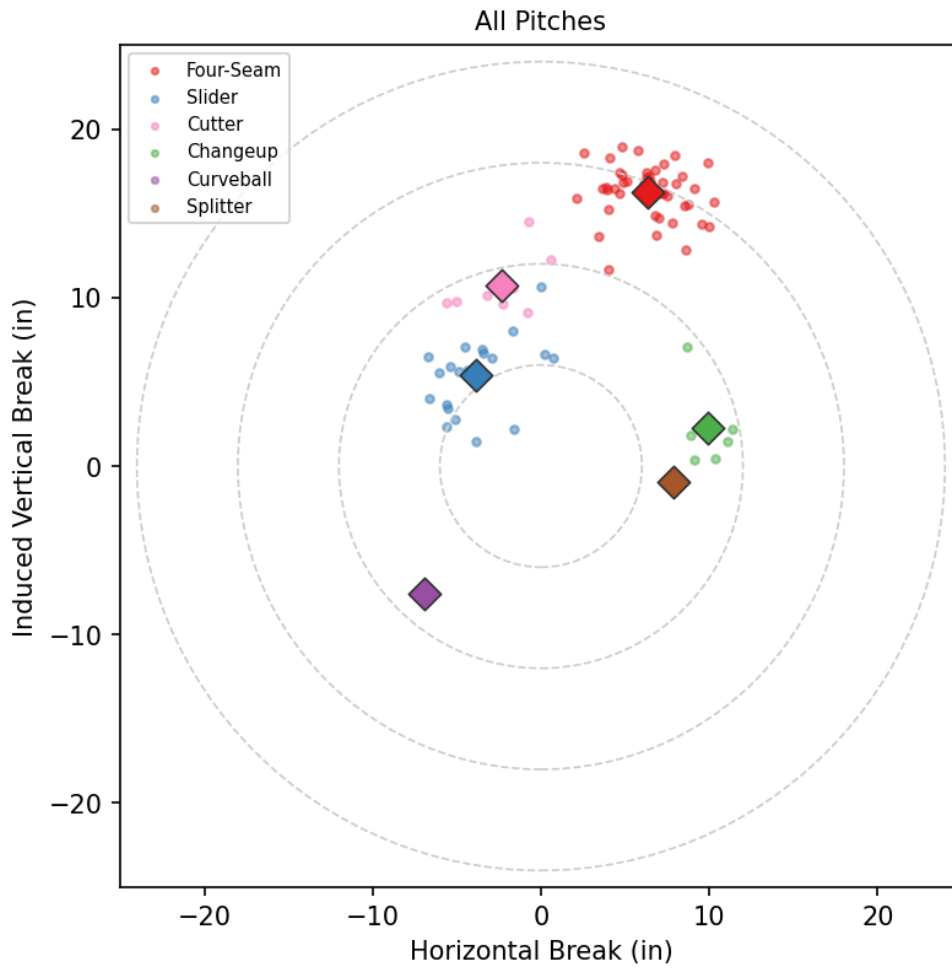

Daniel Mengden

ROJ_MEX | Right | 2026-04-16 to 2026-04-22

Pitching Profile

Pitch Type	Count	%	Avg Velo	Max Velo	Avg Spin	IVB	HB	Ext	Whiff%
Four-Seam	44	55.0%	92.0	93.9	2290.0	16.3	6.4	6.0	22.2%
Slider	20	25.0%	86.8	88.7	2323.0	5.4	-3.8	5.9	33.3%
Cutter	8	10.0%	88.9	89.8	2402.0	10.7	-2.4	6.1	-
Changeup	6	7.5%	84.1	85.6	1339.0	2.2	9.9	6.1	50.0%
Curveball	1	1.2%	72.8	72.8	2617.0	-7.6	-6.9	5.2	-
Splitter	1	1.2%	83.7	83.7	1262.0	-1.0	7.9	6.1	-

Movement Profile

Location Density

Location by Pitch Type & Count

Location by Handedness & Count

Splits vs LHH

Pitch	Count	%	Velo	Spin	IVB	HB	Whiff%
Four-Seam	10	71.4%	92.6	2323.0	16.3	6.8	-
Slider	2	14.3%	88.5	2330.0	7.2	-0.5	-
Changeup	1	7.1%	82.3	1199.0	1.8	8.9	-
Splitter	1	7.1%	83.7	1262.0	-1.0	7.9	-

Splits vs RHH

Pitch	Count	%	Velo	Spin	IVB	HB	Whiff%
Four-Seam	34	51.5%	91.9	2281.0	16.3	6.2	28.6%
Slider	18	27.3%	86.6	2323.0	5.2	-4.2	33.3%
Cutter	8	12.1%	88.9	2402.0	10.7	-2.4	-
Changeup	5	7.6%	84.5	1367.0	2.3	10.1	50.0%
Curveball	1	1.5%	72.8	2617.0	-7.6	-6.9	-

Traditional Pitching (API)

Stat	Value	Stat	Value
W-L	0-0	ERA	3.6
G/GS	1/1	SV/HD	0/0
IP	5.0	H/ER/HR	4/2/0
K/BB	4/1	K/BB Ratio	4.0
WHIP	1.0	K/9	7.2
BB/9	1.8	BF	20