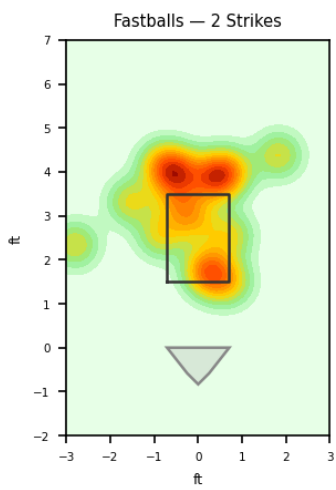

Daniel Mengden

ROJ_MEX | Right | 2026-04-16 to 2026-04-22

Pitching Profile

Pitch Type	Count	%	Avg Velo	Max Velo	Avg Spin	IVB	HB	Ext	Whiff%
Four-Seam	44	55.0%	92.0	93.9	2290.0	16.3	6.4	6.0	22.2%
Slider	20	25.0%	86.8	88.7	2323.0	5.4	-3.8	5.9	33.3%
Cutter	8	10.0%	88.9	89.8	2402.0	10.7	-2.4	6.1	-
Changeup	6	7.5%	84.1	85.6	1339.0	2.2	9.9	6.1	50.0%
Curveball	1	1.2%	72.8	72.8	2617.0	-7.6	-6.9	5.2	-
Splitter	1	1.2%	83.7	83.7	1262.0	-1.0	7.9	6.1	-

Movement Profile

Location Density

Location by Pitch Type & Count

Location by Handedness & Count

Splits vs LHH

Pitch	Count	%	Velo	Spin	IVB	HB	Whiff%
Four-Seam	10	71.4%	92.6	2323.0	16.3	6.8	-
Slider	2	14.3%	88.5	2330.0	7.2	-0.5	-
Changeup	1	7.1%	82.3	1199.0	1.8	8.9	-
Splitter	1	7.1%	83.7	1262.0	-1.0	7.9	-

Splits vs RHH

Pitch	Count	%	Velo	Spin	IVB	HB	Whiff%
Four-Seam	34	51.5%	91.9	2281.0	16.3	6.2	28.6%
Slider	18	27.3%	86.6	2323.0	5.2	-4.2	33.3%
Cutter	8	12.1%	88.9	2402.0	10.7	-2.4	-
Changeup	5	7.6%	84.5	1367.0	2.3	10.1	50.0%
Curveball	1	1.5%	72.8	2617.0	-7.6	-6.9	-