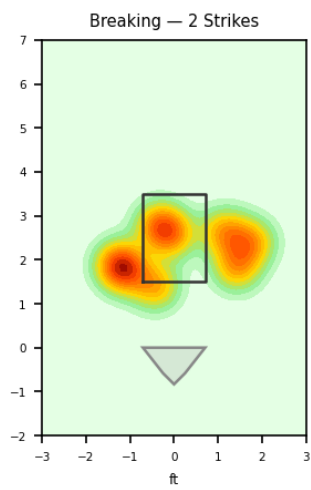

Daniel Mengden

ROJ_MEX | Right | 2026-04-16 to 2026-04-22

Pitching Profile

Pitch Type	Count	%	Avg Velo	Max Velo	Avg Spin	IVB	HB	Ext	Whiff%
Four-Seam	44	55.0%	92.0	93.9	2290.0	16.3	6.4	6.0	22.2%
Slider	20	25.0%	86.8	88.7	2323.0	5.4	-3.8	5.9	33.3%
Cutter	8	10.0%	88.9	89.8	2402.0	10.7	-2.4	6.1	-
Changeup	6	7.5%	84.1	85.6	1339.0	2.2	9.9	6.1	50.0%
Curveball	1	1.2%	72.8	72.8	2617.0	-7.6	-6.9	5.2	-
Splitter	1	1.2%	83.7	83.7	1262.0	-1.0	7.9	6.1	-

Movement Profile

Location Density

Location by Pitch Type & Count

Location by Handedness & Count

Splits vs LHH

Pitch	Count	%	Velo	Spin	IVB	HB	Whiff%
Four-Seam	10	71.4%	92.6	2323.0	16.3	6.8	-
Slider	2	14.3%	88.5	2330.0	7.2	-0.5	-
Changeup	1	7.1%	82.3	1199.0	1.8	8.9	-
Splitter	1	7.1%	83.7	1262.0	-1.0	7.9	-

Splits vs RHH

Pitch	Count	%	Velo	Spin	IVB	HB	Whiff%
Four-Seam	34	51.5%	91.9	2281.0	16.3	6.2	28.6%
Slider	18	27.3%	86.6	2323.0	5.2	-4.2	33.3%
Cutter	8	12.1%	88.9	2402.0	10.7	-2.4	-
Changeup	5	7.6%	84.5	1367.0	2.3	10.1	50.0%
Curveball	1	1.5%	72.8	2617.0	-7.6	-6.9	-