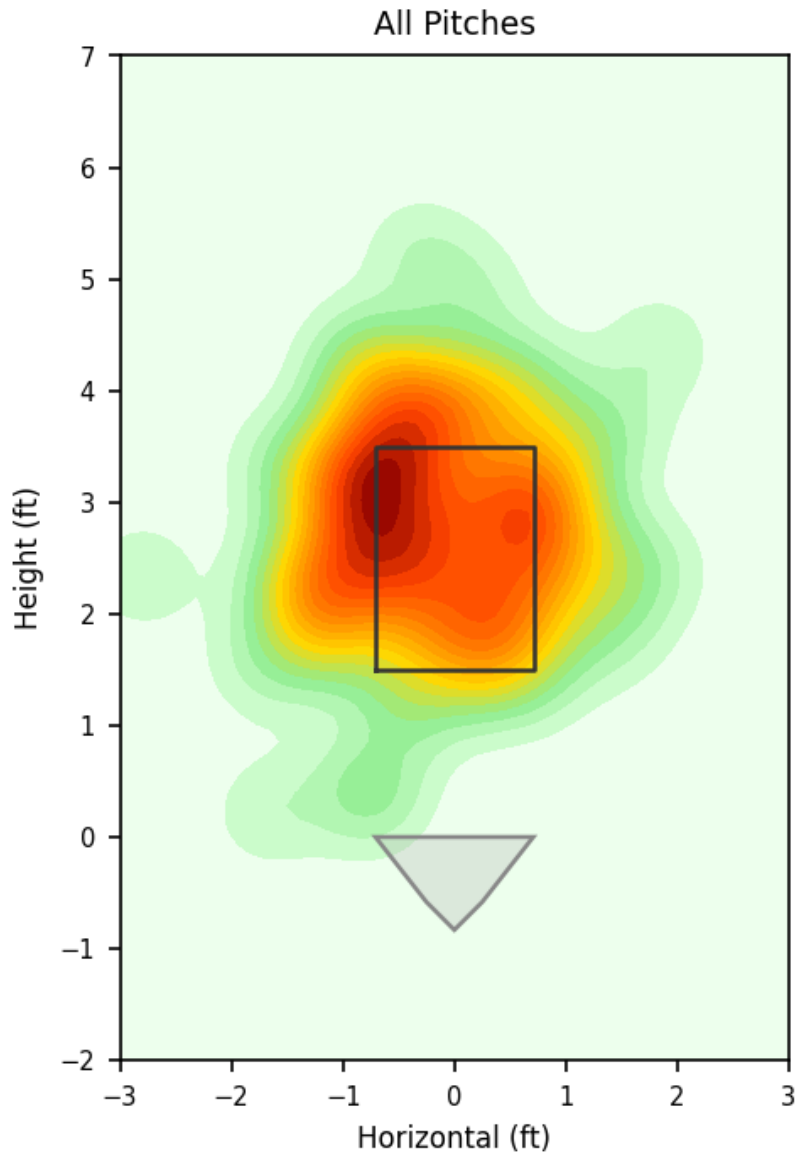

Daniel Mengden

ROJ_MEX | Right | 2026-04-16 to 2026-04-22

Pitching Profile

Pitch Type	Count	%	Avg Velo	Max Velo	Avg Spin	IVB	HB	Ext	Whiff%
Four-Seam	44	55.0%	92.0	93.9	2290.0	16.3	6.4	6.0	22.2%
Slider	20	25.0%	86.8	88.7	2323.0	5.4	-3.8	5.9	33.3%
Cutter	8	10.0%	88.9	89.8	2402.0	10.7	-2.4	6.1	-
Changeup	6	7.5%	84.1	85.6	1339.0	2.2	9.9	6.1	50.0%
Curveball	1	1.2%	72.8	72.8	2617.0	-7.6	-6.9	5.2	-
Splitter	1	1.2%	83.7	83.7	1262.0	-1.0	7.9	6.1	-

Movement Profile

Location Density

Location by Pitch Type & Count

Location by Handedness & Count

Splits vs LHH

Pitch	Count	%	Velo	Spin	IVB	HB	Whiff%
Four-Seam	10	71.4%	92.6	2323.0	16.3	6.8	-
Slider	2	14.3%	88.5	2330.0	7.2	-0.5	-
Changeup	1	7.1%	82.3	1199.0	1.8	8.9	-
Splitter	1	7.1%	83.7	1262.0	-1.0	7.9	-